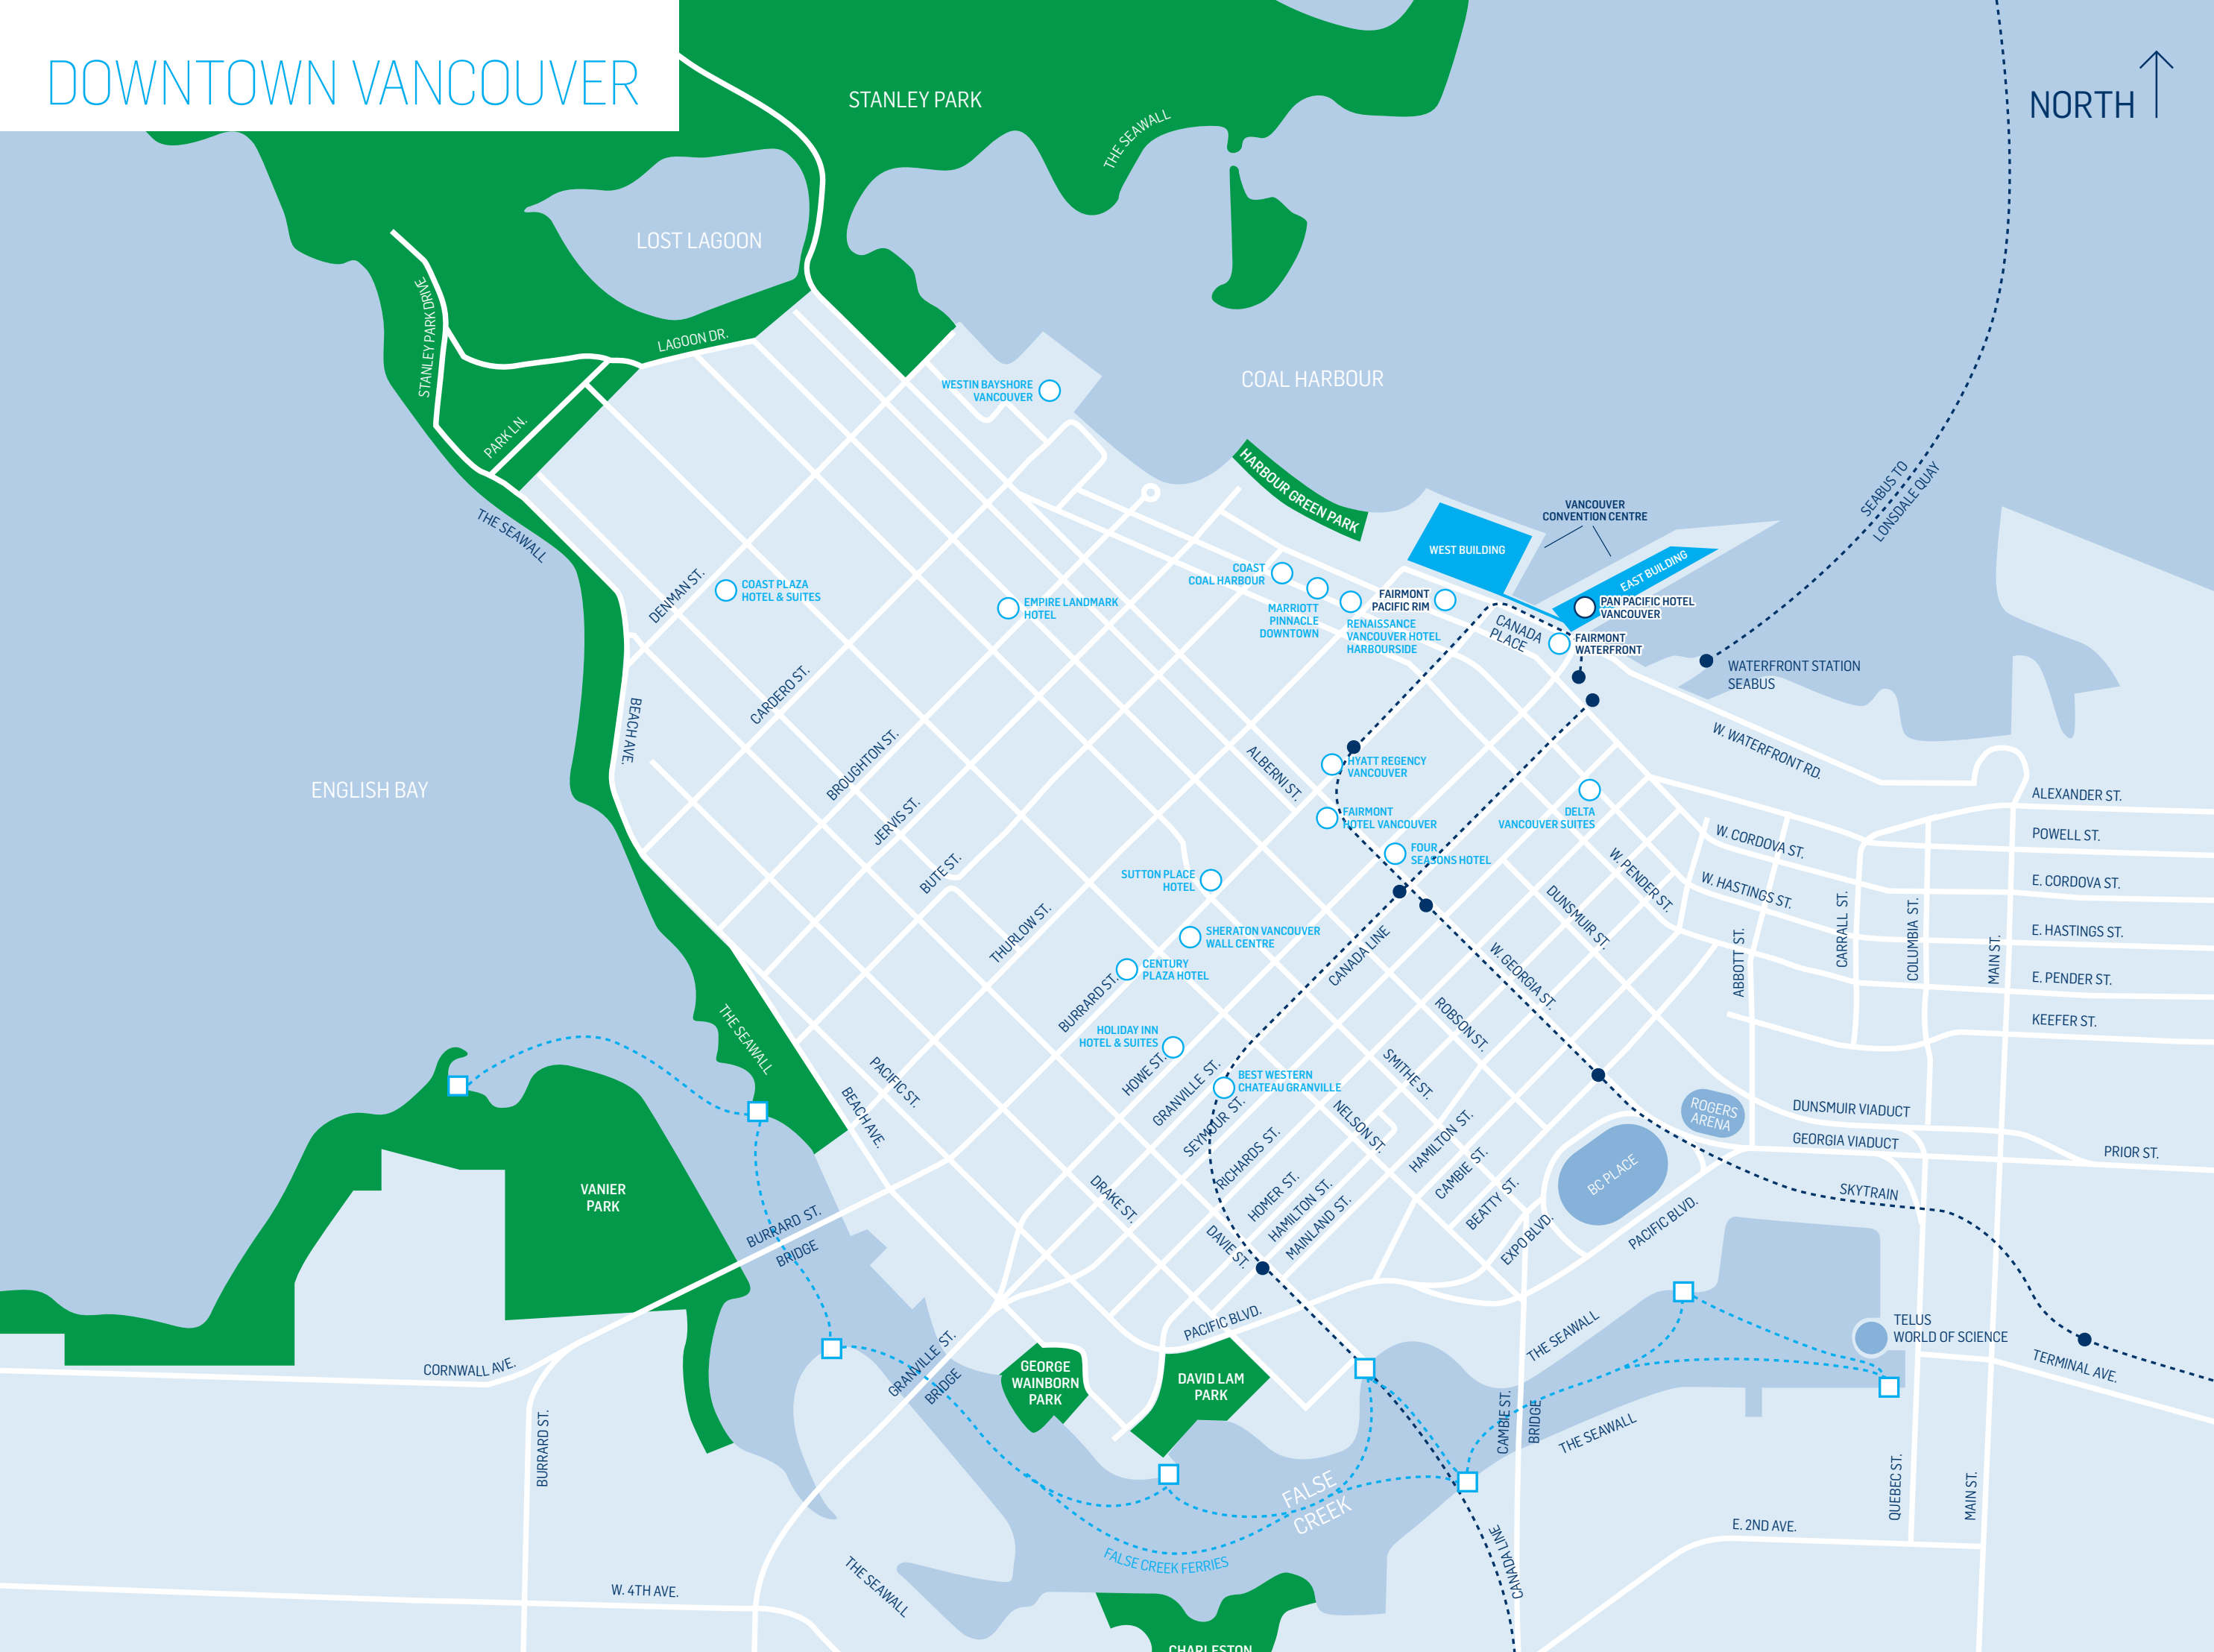

DOWNTOWN VANCOUVER

STANLEY PARK

LOST LAGOON

COAL HARBOUR

ENGLISH BAY

VANIER PARK

GEORGE WAINBORN PARK

DAVID LAM PARK

FALSE CREEK

TELUS WORLD OF SCIENCE

WEST BUILDING

PAN PACIFIC HOTEL VANCOUVER

FAIRMONT PACIFIC RIM

RENAISSANCE VANCOUVER HOTEL HARBOURSIDE

MARRIOTT PINNACLE DOWNTOWN

EMPIRE LANDMARK HOTEL

COAST PLAZA HOTEL & SUITES

DELTA VANCOUVER SUITES

FAIRMONT HOTEL VANCOUVER

HYATT REGENCY VANCOUVER

FAIRMONT WATERFRONT

FOUR SEASONS HOTEL

SUTTON PLACE HOTEL

SHERATON VANCOUVER WALL CENTRE

CENTURY PLAZA HOTEL

HOLIDAY INN HOTEL & SUITES

BEST WESTERN CHATEAU GRANVILLE

ROGERS ARENA

BC PLACE

PACIFIC BLVD.

THE SEAWALL

THE SEAWALL